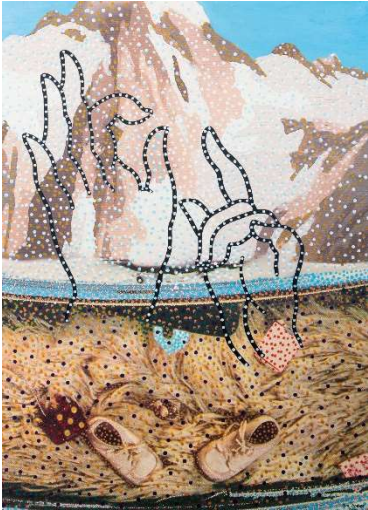

Pepo Pichler, MUDRAS AND BUDDHA'S SHOES (series: RECORD COVERS), 2014, ink print and ink on canvas, 200 x 145 cm, Foto: F. Neumüller